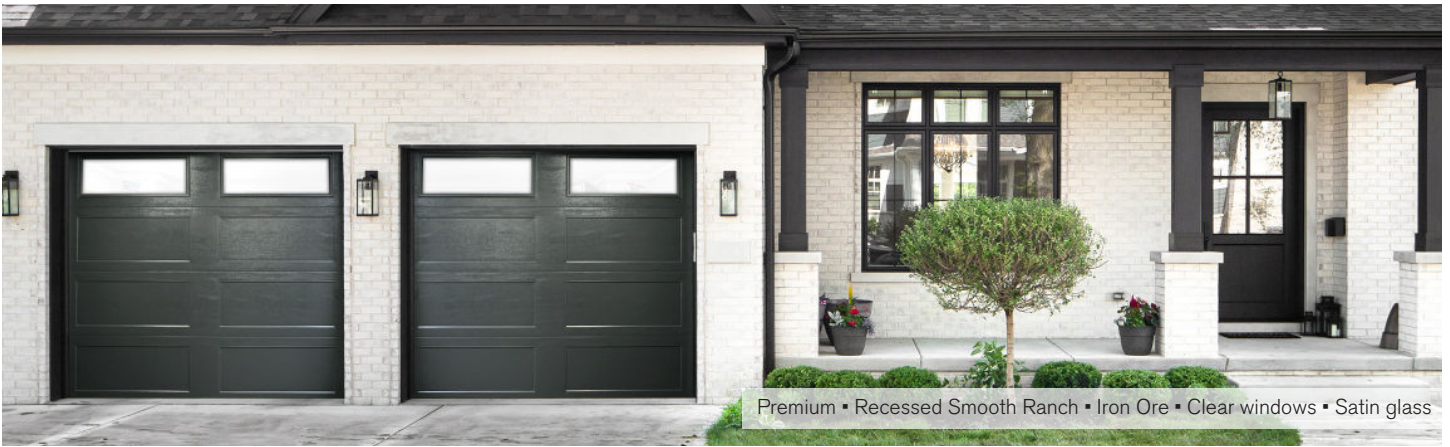

Classic (L138)
Premium (L200)

1 3/8" thick door
2" thick door

R12 R-Value
R18 R-Value